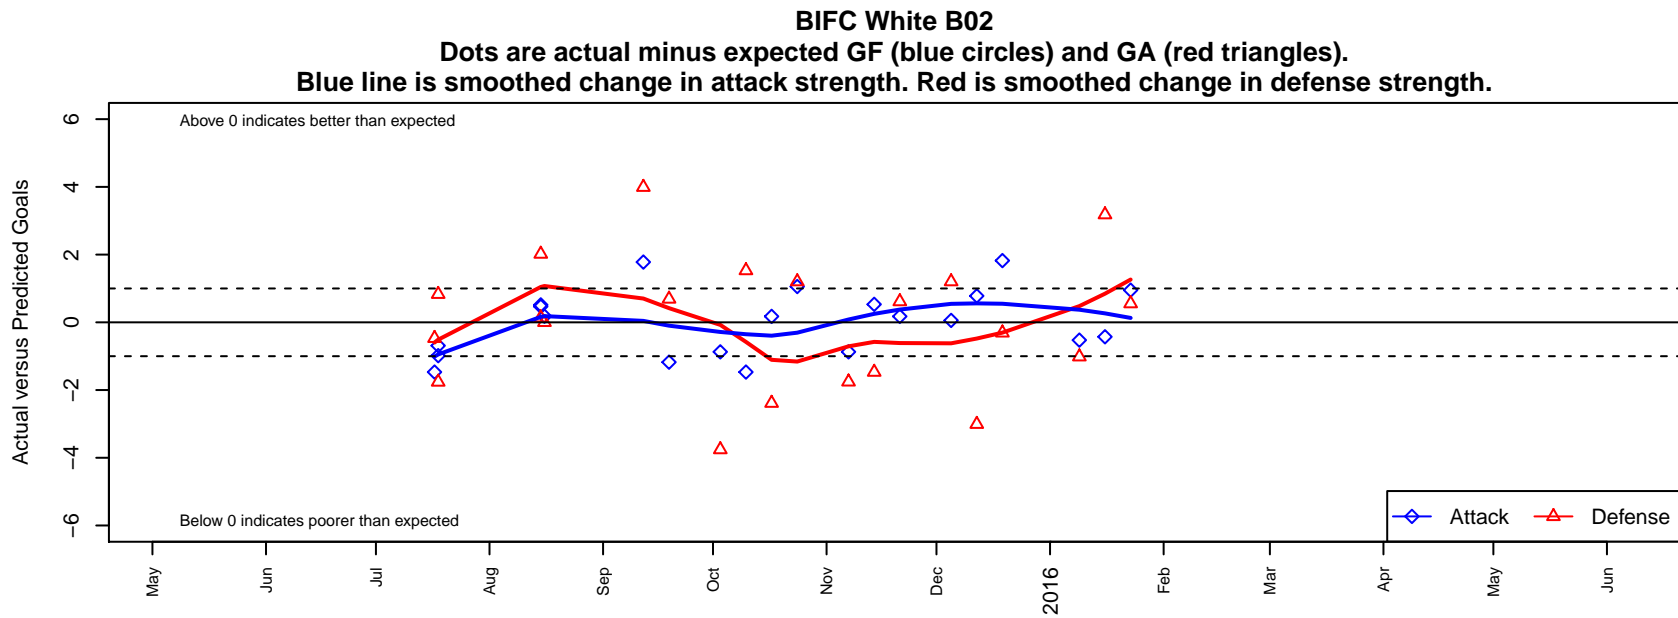

**attack and defense variance (black dot)
relative to other teams
and top 10 in region**

**attack and defense rating
relative to others at age
and all opponents in last 13 months**

BIFC White B02

Bainbridge Island FC
Bainbridge Island, WA
B02 total strength=552
attack=0.6 defense=0.3
fall league = NPSL Div 3 U13
notes= Gregory 2013

alt names used:
BIFC B02 White
BIFC '02 White
Bainbridge BU13 White
BIFC B02 White

Venues played:
2015 KITG BU13 Red
2015 Tye Cup BU13 Gold
2015 NPSL Division 3 U13
2015 Founders Cup B02