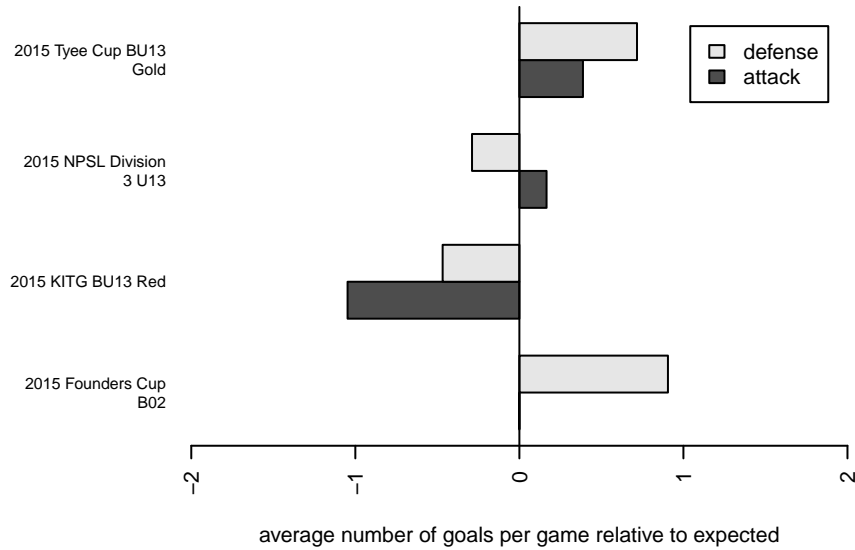

Performance relative to 13 month average