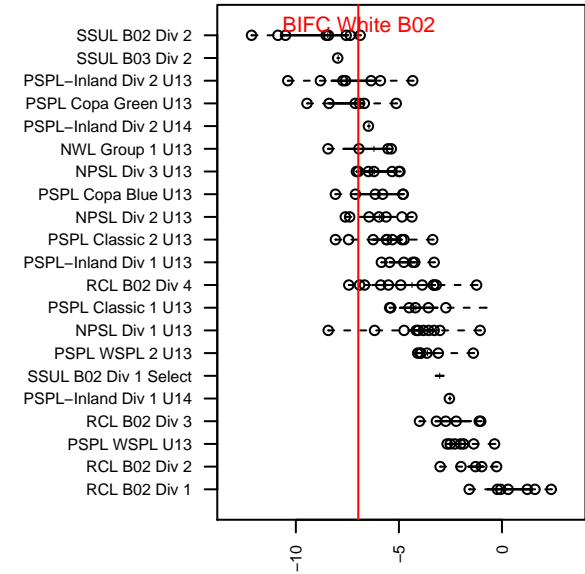

BIFC White B02

Bainbridge Island FC
Bainbridge Island, WA
B02 total strength=552
attack=0.6 defense=0.3
fall league = NPSL Div 3 U13
notes= Gregory 2013

alt names used:
BIFC B02 White
BIFC '02 White
Bainbridge BU13 White
BIFC B02 White

Venues played:
2015 KITG BU13 Red
2015 Tye Cup BU13 Gold
2015 NPSL Division 3 U13
2015 Founders Cup B02

**attack and defense variance (black dot)
relative to other teams
and top 10 in region**

**attack and defense rating
relative to others at age
and all opponents in last 13 months**