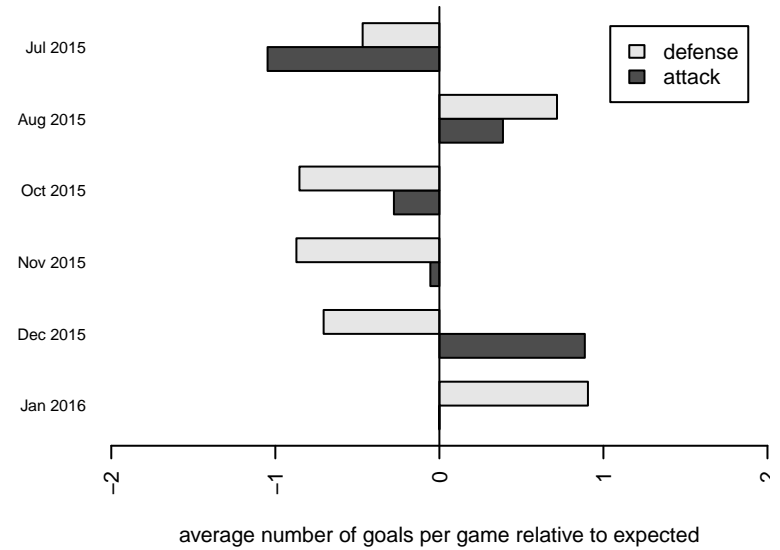

Performance relative to 13 month average